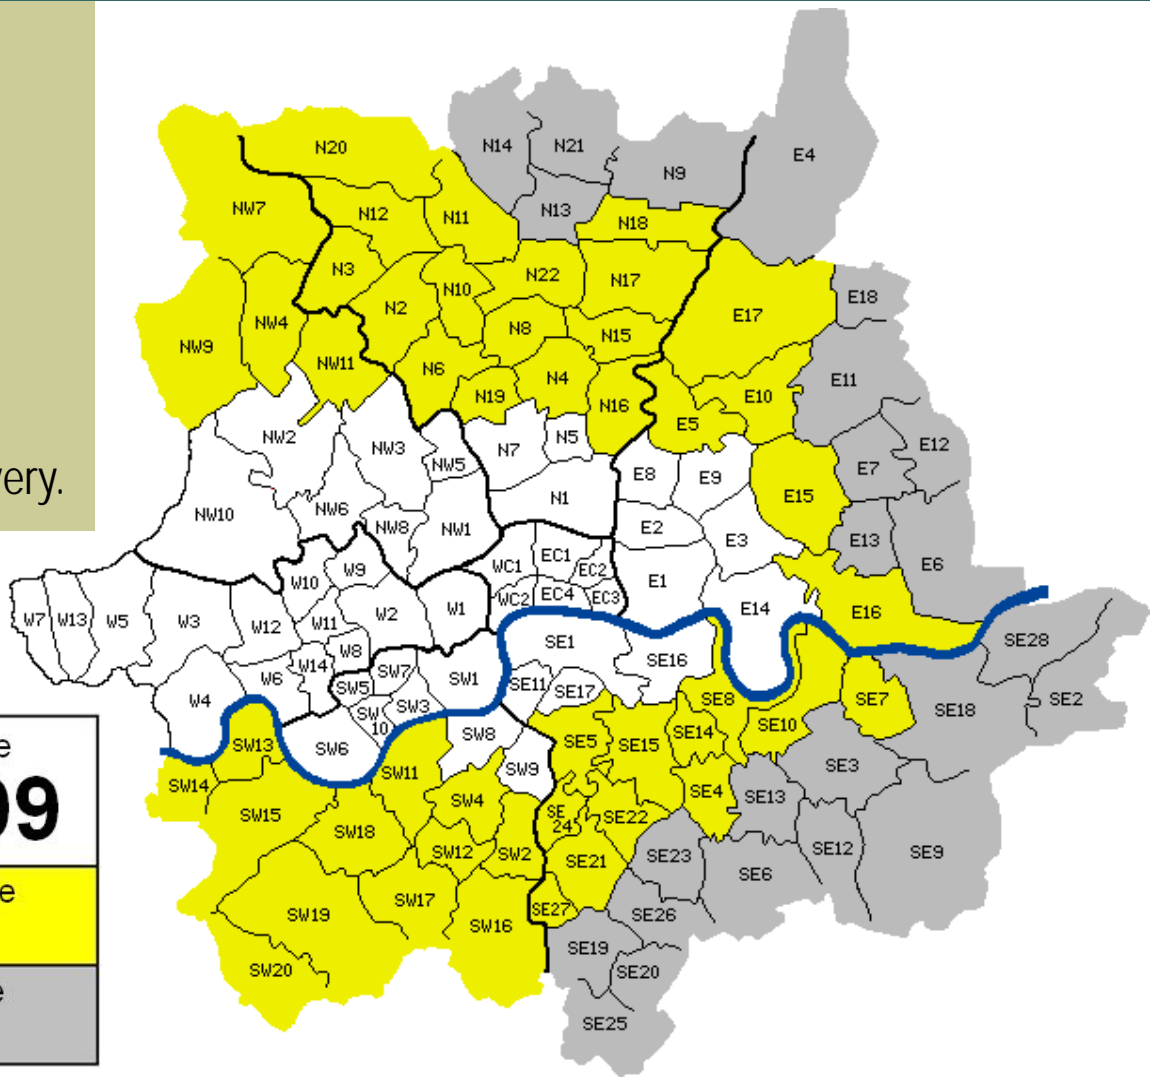

London Same Day Shuttle From Only £14.99

Book before
11:00am for
Delivery by
5.30pm.

Book after
11:00am for
guaranteed
next day delivery.

White Zone £14.99
Yellow Zone £23.99
Grey Zone £29.99

Premier Express Couriers
Brow Business Centre
Copyground Lane
High Wycombe
HP12 3HE

Or delivered next working day when booked any time after 11.00am.

Service covers all London postcodes shown above and is intended for documents, packages and small boxes (*the equivalent of up to 2 photocopy paper boxes*).